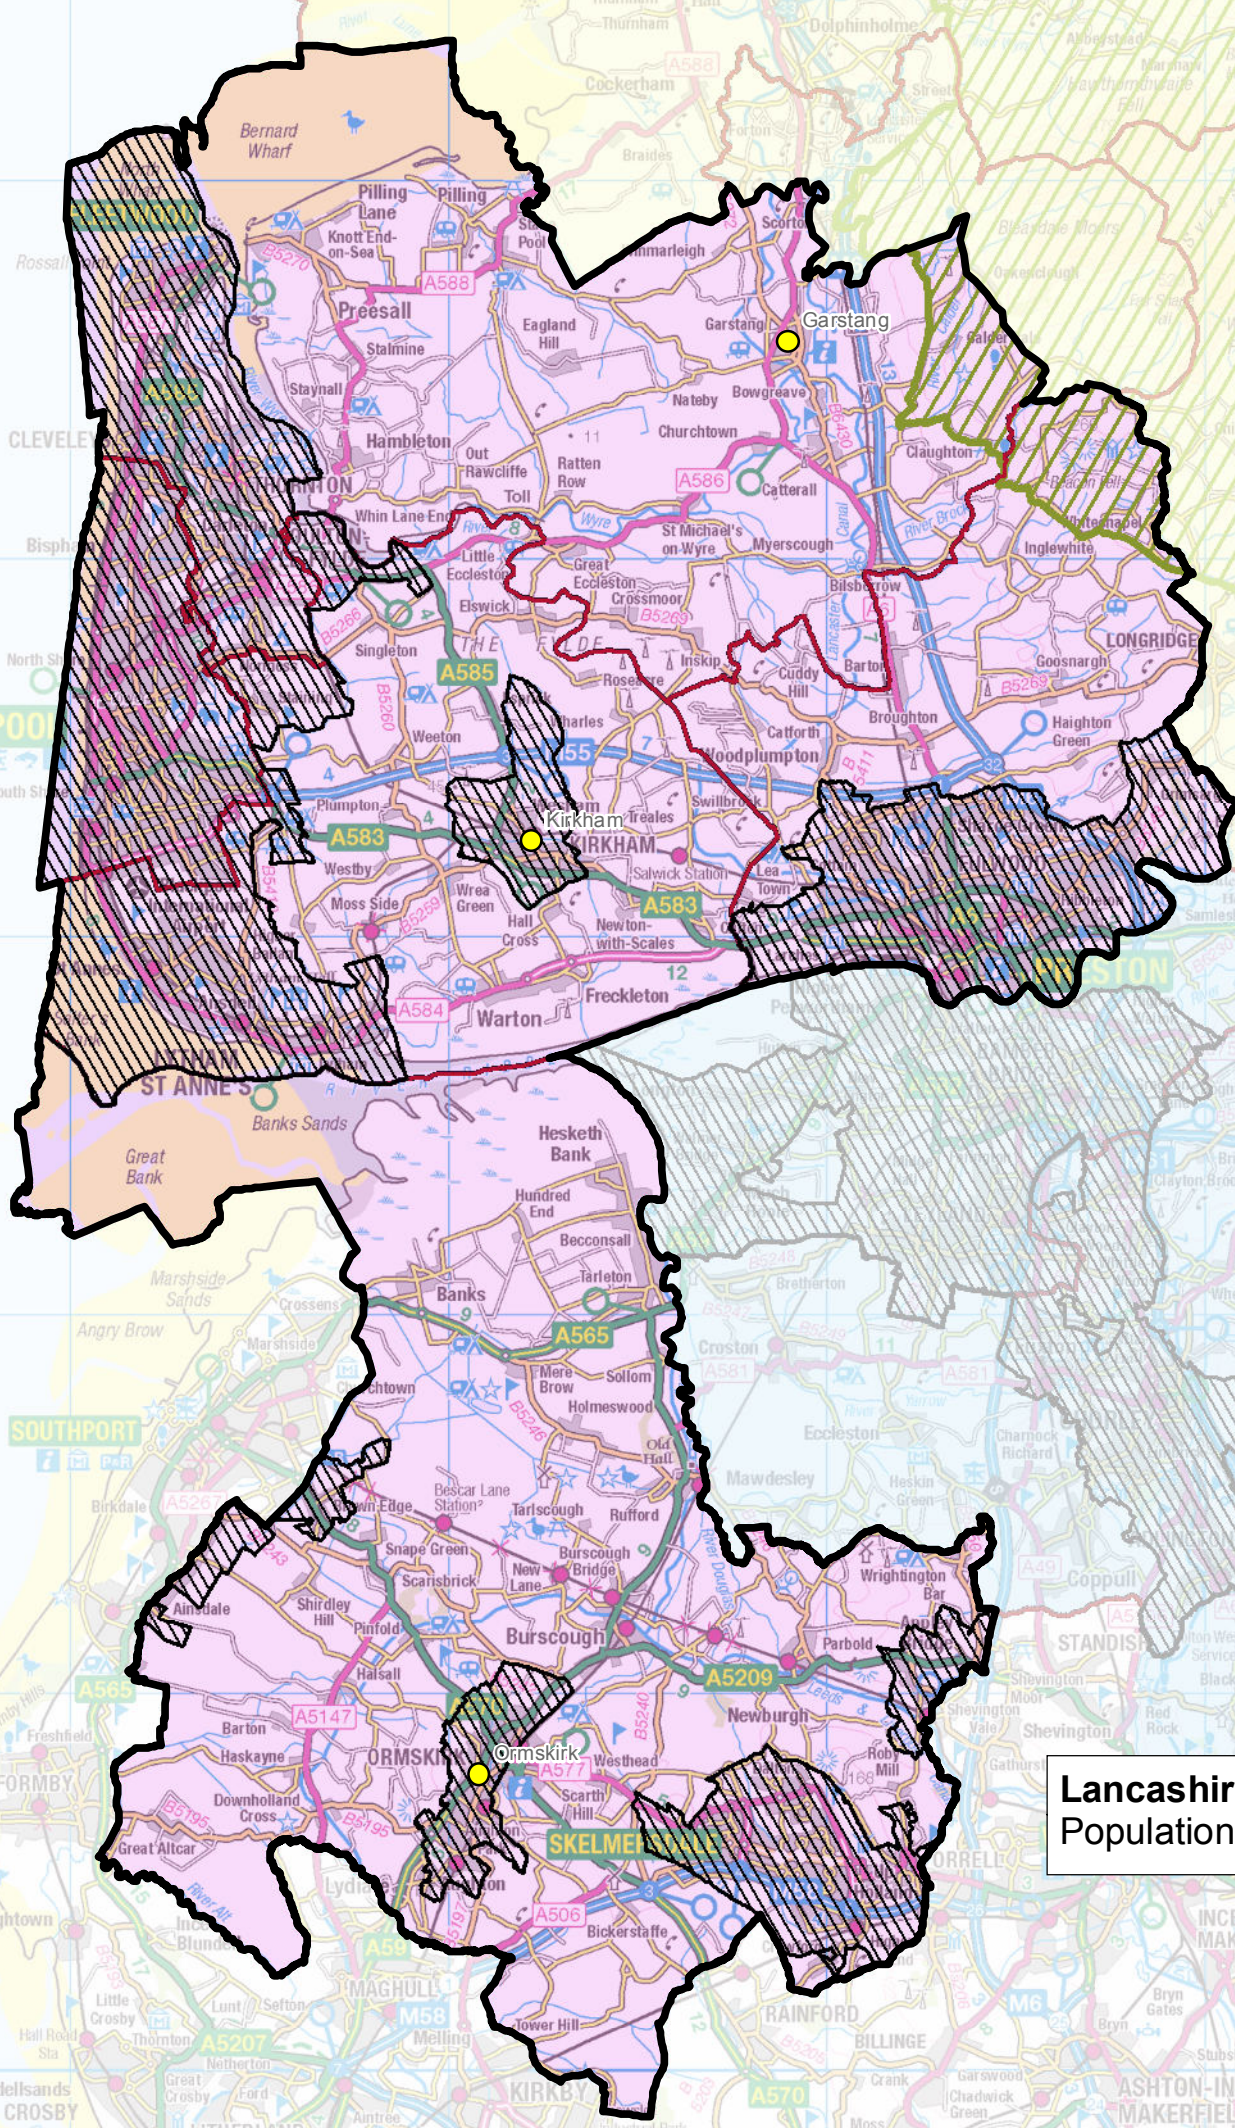

Lancashire West

Lancashire West
Population (All Rural): 95,533

| | | |
|---------------|--|---------------------|
| BIRKENHEAD to | | 8 hrs |
| Belfast | | 8 hrs |
| Dublin | | 8 hrs |
| LIVERPOOL to | | 8 hrs |
| Dublin | | 8 hrs |
| Douglas | | 3 hrs |
| Dublin | | 4 hrs (summer only) |

- Lancashire Market Towns
- LAG Areas
- Urban
- Lancashire West
- Lancaster and Bowland
- Pennine Moors
- Areas of outstanding natural beauty